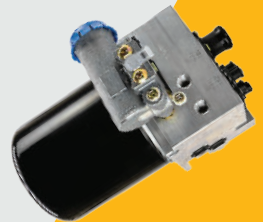

EXPANDING HORIZONS

PARKERPACIFIC
PARTS

NEW Parker Pacific Parts to fit your Freightliner!

Air Dryer Assembly
(AD-IS™) 12V

\$376.74

PART #: PPP2U049

CROSS REF #:
BER-5004050

AIR DRYER
(AD-IS)

\$691.13

PART #: PPP2U050

CROSS REF #:
BER-K049086

Charge Air Cooler Hose,
Cold Air Return, 4"

\$40.41

PART #: PPP2G029

CROSS REF #:
FRT-FLF FRE1020 0001

Relay Valve (R-7)

\$85.72

'07 Columbia

PART #: PPP2U036

CROSS REF #:
50688

Control Valve
(MV-3)

\$207.49

PART #: PPP2U051

CROSS REF #:
BER-801360